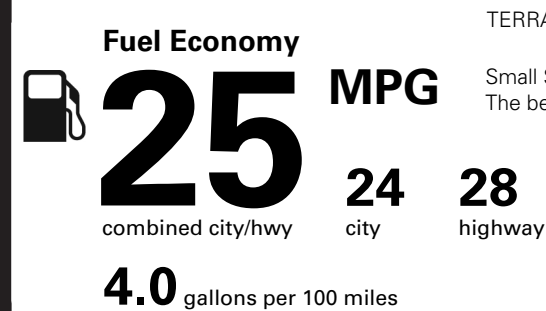

TOTAL OPTIONS	\$4,985.00
TOTAL VEHICLE & OPTIONS	\$36,985.00
DESTINATION CHARGE	1,395.00

TOTAL VEHICLE PRICE* \$38,380.00

EPA DOT Fuel Economy and Environment

Gasoline Vehicle

TERRAIN AWD
Small SUVs range from 14 to 118 MPG. The best vehicle rates 140 MPGe.