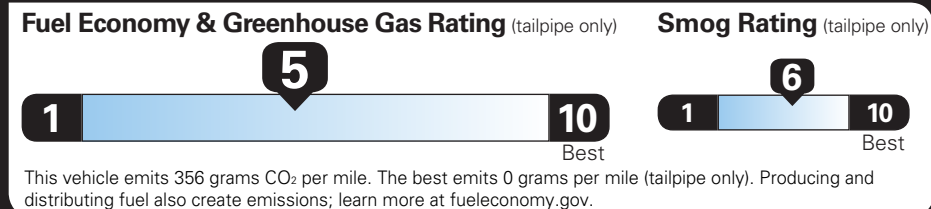

Actual results will vary for many reasons, including driving conditions and how you drive and maintain your vehicle. The average new vehicle gets 28 MPG and costs $9,500 to fuel over 5 years. Cost estimates are based on 15,000 miles per year at $3.50 per gallon. MPGe is miles per gasoline gallon equivalent. Vehicle emissions are a significant cause of climate change and smog.

fuel economy.gov

Calculate personalized estimates and compare vehicles

GOVERNMENT 5-STAR SAFETY RATINGS

This vehicle has not been rated by the government for overall vehicle score, frontal crash, side crash or rollover risk.

Source: National Highway Traffic Safety Administration (NHTSA)
www.safercar.gov or 1-888-327-4236

PARTS CONTENT INFORMATION

FOR VEHICLES IN THIS CARLINE:
U.S./CANADIAN PARTS CONTENT: 15%
MAJOR SOURCES OF FOREIGN PARTS CONTENT: MEXICO 49%

NOTE: PARTS CONTENT DOES NOT INCLUDE FINAL ASSEMBLY, DISTRIBUTION, OR OTHER NON-PARTS COSTS.

FOR THIS VEHICLE:
FINAL ASSEMBLY POINT: SAN LUIS POTOSI, MEXICO
COUNTRY OF ORIGIN: ENGINE: MEXICO
TRANSMISSION: UNITED STATES

This label has been applied pursuant to Federal law - Do not remove prior to delivery to the ultimate purchaser. *Includes Manufacturer's Recommended Pre-Delivery Service. Does not include dealer installed options and accessories not listed above, local taxes or license fees.

© 2009 General Motors LLC
GMLBL_PROD_0043 - 10/23/2023

Equipped with the safety and security of OnStar®

Visit onstar.com for details.

onstar.com/privacy

ORDER NO DSVFC7 SALES CODE E
SALES MODEL CODE TPB26
DEALER NO 44747
FINAL ASSEMBLY:
SAN LUIS POTOSI, MEXICO

VIN 3GKALUEG8SL210283 REISSUE

DEALER TO WHOM DELIVERED
WOODY BUICK GMC OF GURNEE
5589 NORTHRIDGE DR.
GURNEE, IL 60031-5270